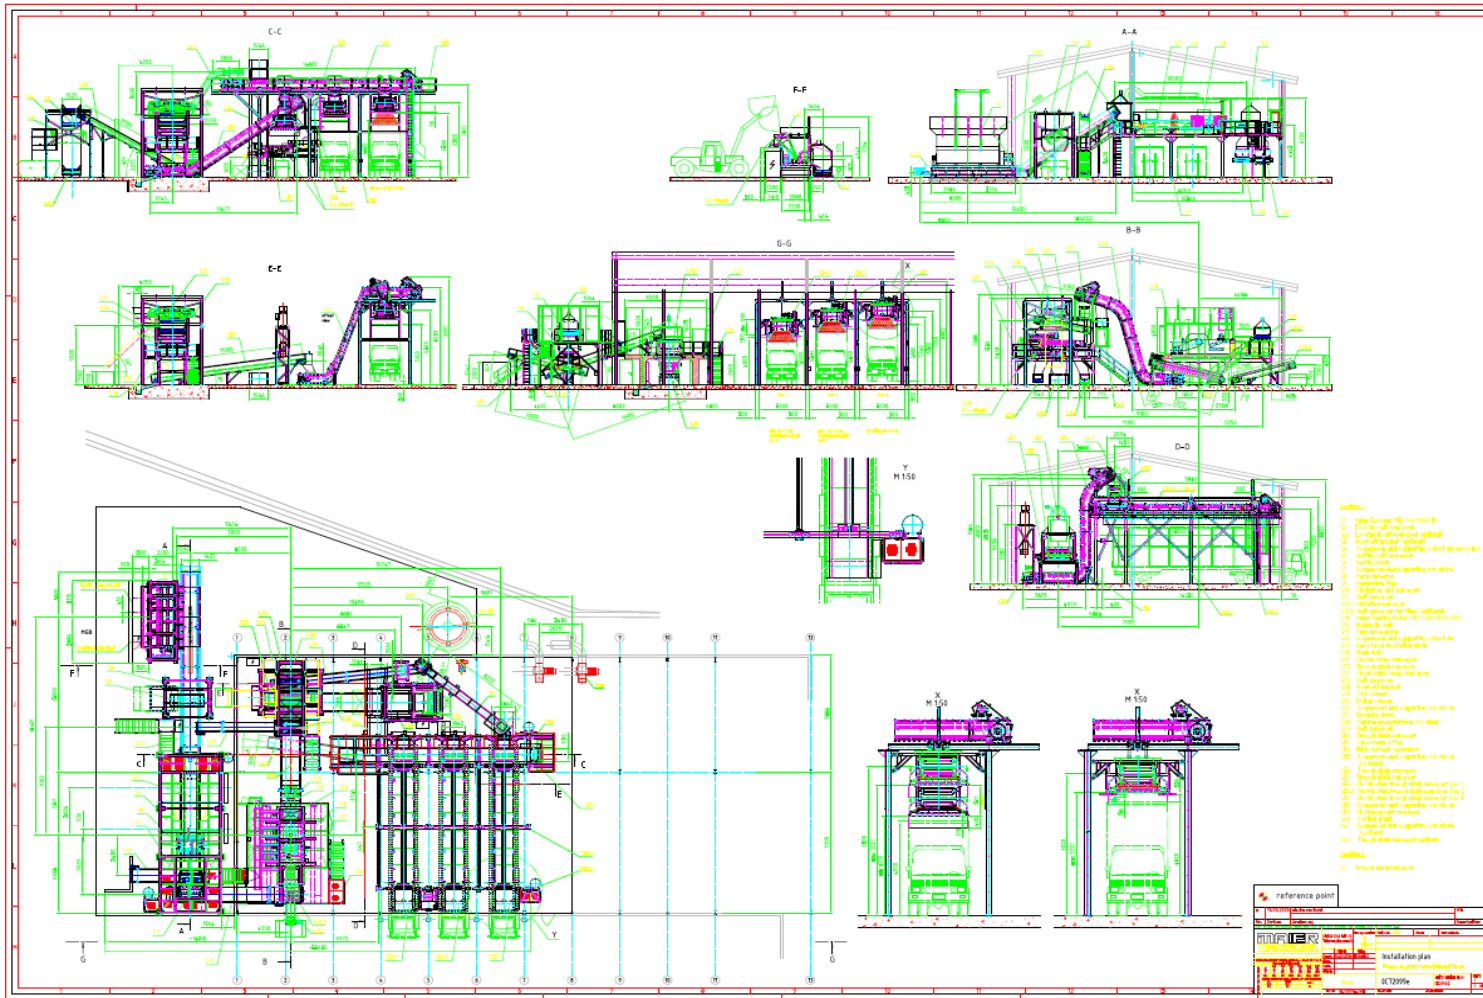

Engineering

05 | 2011

MAIER[®]
Technik für die Umwelt

DIEFFENBACHER GROUP

Flow sheets and Layouts

PB Russia (Flow sheet)

Flow sheets and Layouts

PB Russia (Layout)

Flow sheets and Layouts

RC Plant UK 40 t bd./h (Layout)

Flow sheets and Layouts

PB Line Turkey (Flow sheet)

Flow sheets and Layouts

PB Line Turkey (Layout)

Flow sheets and Layouts

PB Line (Flow sheet)

Flow sheets and Layouts

PB Line (Layout)

Contact

B. MAIER ZERKLEINERUNGSTECHNIK GMBH

Brockhagener Straße 16

D-33649 Bielefeld

Germany

Tel. +49 (0) 521-4471-0