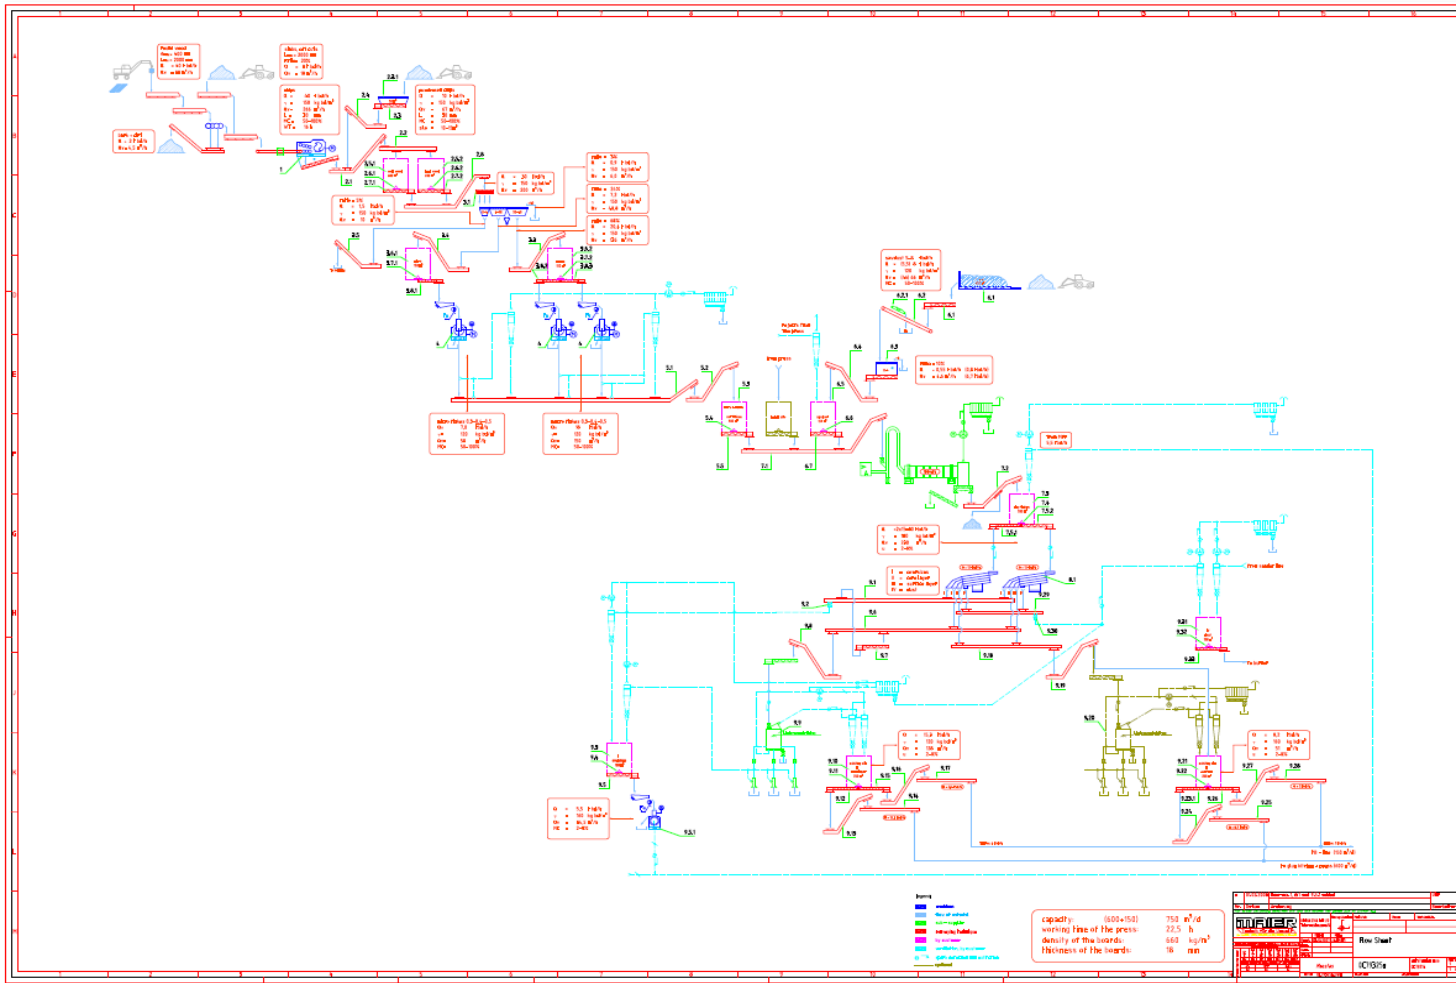

Engineering

05 | 2011

MAIER[®]
Technik für die Umwelt

DIEFFENBACHER GROUP

Flow sheets and Layouts

PB Russia (Flow sheet)

Flow sheets and Layouts

PB Russia (Layout)

Flow sheets and Layouts

RC Plant UK 40 t bd./h (Layout)

Flow sheets and Layouts

PB Line Turkey (Flow sheet)

Flow sheets and Layouts

PB Line Turkey (Layout)

Flow sheets and Layouts

PB Line (Flow sheet)

Flow sheets and Layouts

PB Line (Layout)

Contact

B. MAIER ZERKLEINERUNGSTECHNIK GMBH

Brockhagener Straße 16

D-33649 Bielefeld

Germany

Tel. +49 (0) 521-4471-0