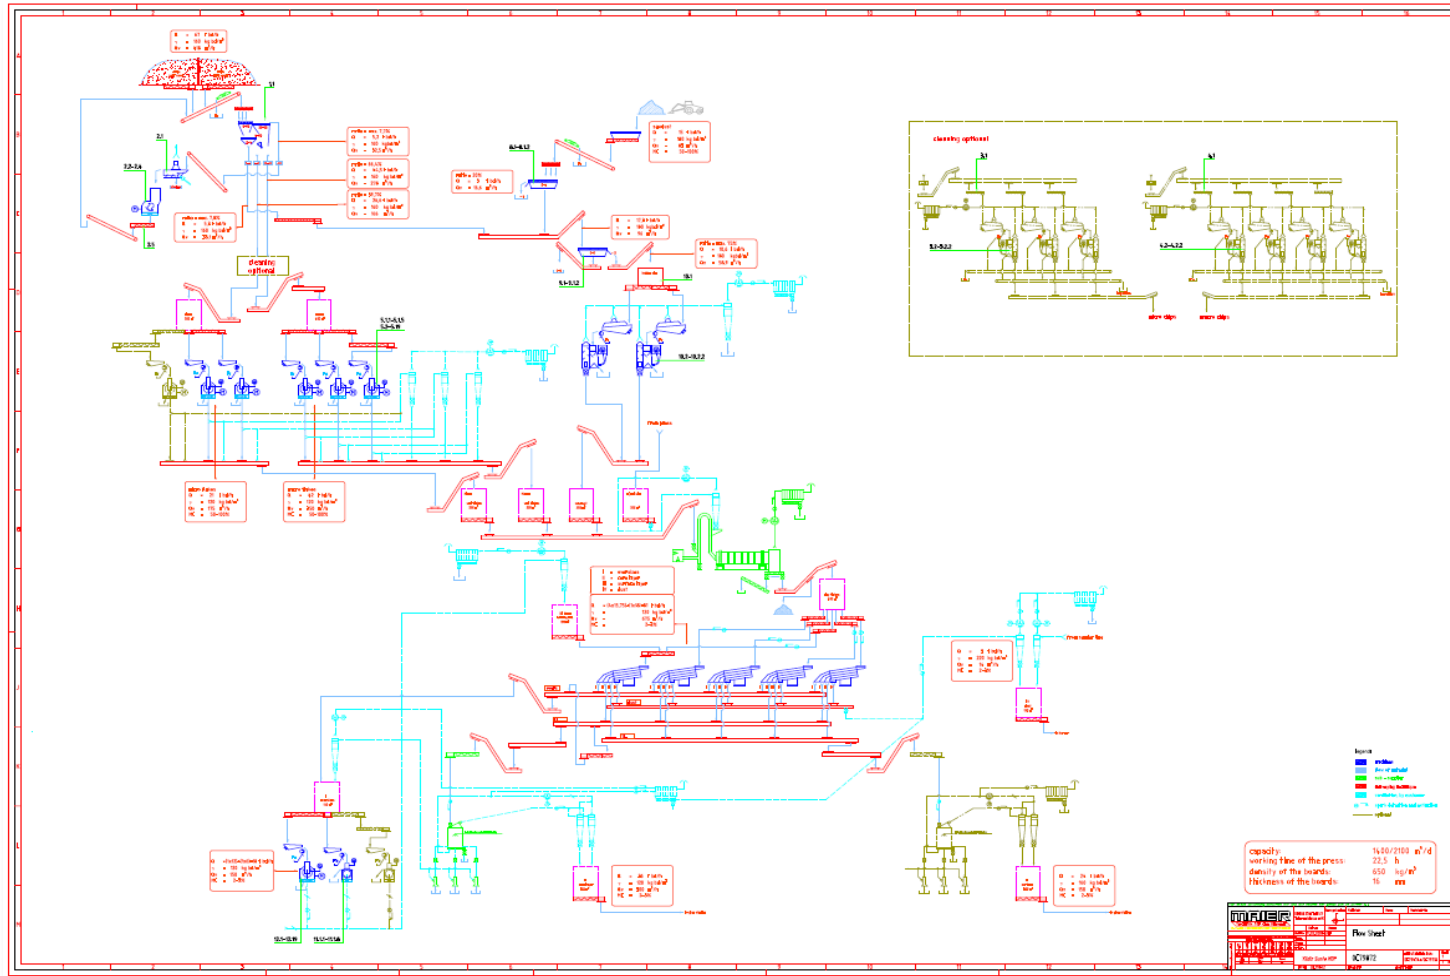

Flow sheets and Layouts

RC Plant UK 40 t bd./h (Layout)

Flow sheets and Layouts

PB Line Turkey (Flow sheet)

Flow sheets and Layouts

PB Line Turkey (Layout)

Flow sheets and Layouts

PB Line (Flow sheet)

Flow sheets and Layouts

PB Line (Layout)

Contact

B. MAIER ZERKLEINERUNGSTECHNIK GMBH

Brockhagener Straße 16

D-33649 Bielefeld

Germany

Tel. +49 (0) 521-4471-0