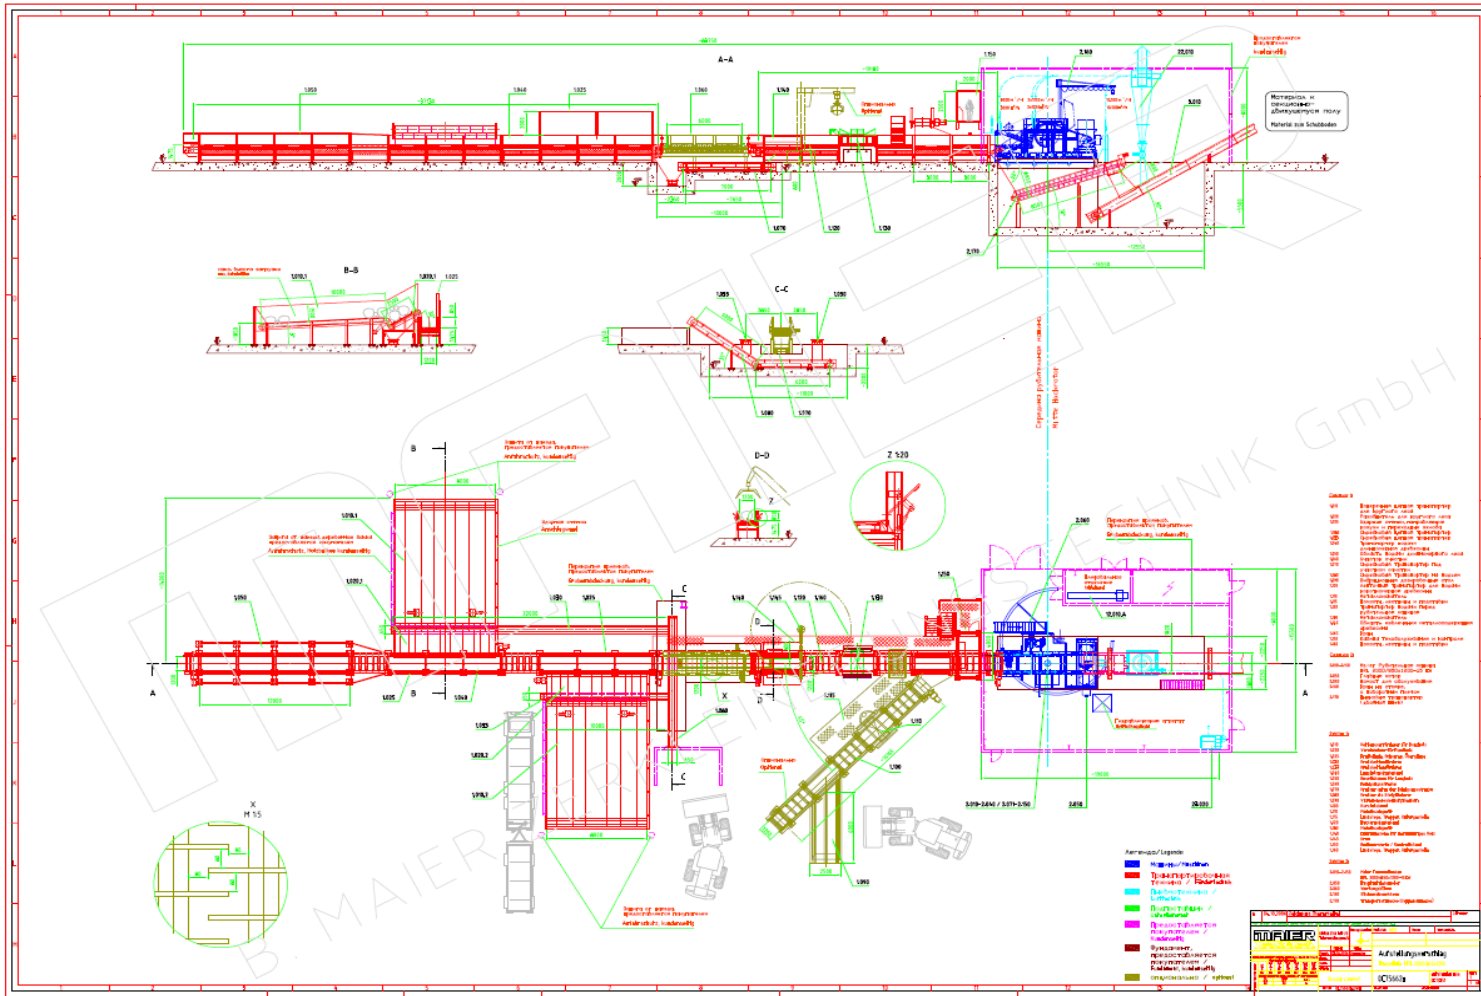

Engineering

05 | 2011

MAIER[®]
Technik für die Umwelt

DIEFFENBACHER GROUP

Flow sheets and Layouts

PB Russia (Flow sheet)

Flow sheets and Layouts

PB Russia (Layout)

Flow sheets and Layouts

RC Plant UK 40 t bd./h (Layout)

Flow sheets and Layouts

PB Line Turkey (Flow sheet)

Flow sheets and Layouts

PB Line Turkey (Layout)

Flow sheets and Layouts

PB Line (Flow sheet)

Flow sheets and Layouts

PB Line (Layout)

Contact

B. MAIER ZERKLEINERUNGSTECHNIK GMBH

Brockhagener Straße 16

D-33649 Bielefeld

Germany

Tel. +49 (0) 521-4471-0