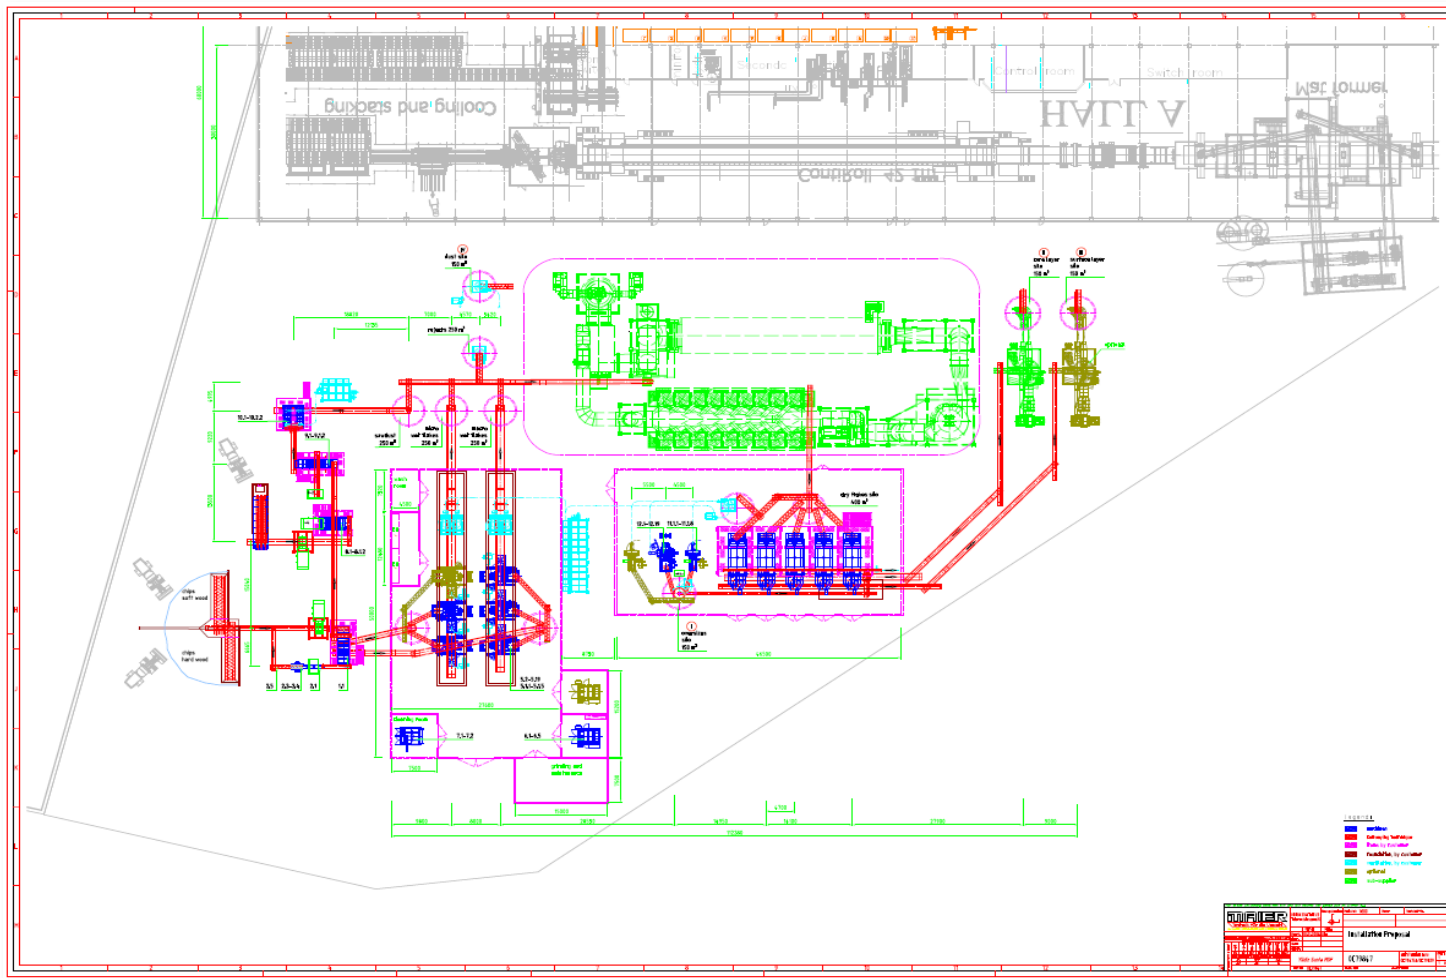

Flow sheets and Layouts

RC Plant UK 40 t bd./h (Layout)

Flow sheets and Layouts

PB Line Turkey (Flow sheet)

Flow sheets and Layouts

PB Line Turkey (Layout)

Flow sheets and Layouts

PB Line (Flow sheet)

Flow sheets and Layouts

PB Line (Layout)

Contact

B. MAIER ZERKLEINERUNGSTECHNIK GMBH

Brockhagener Straße 16

D-33649 Bielefeld

Germany

Tel. +49 (0) 521-4471-0