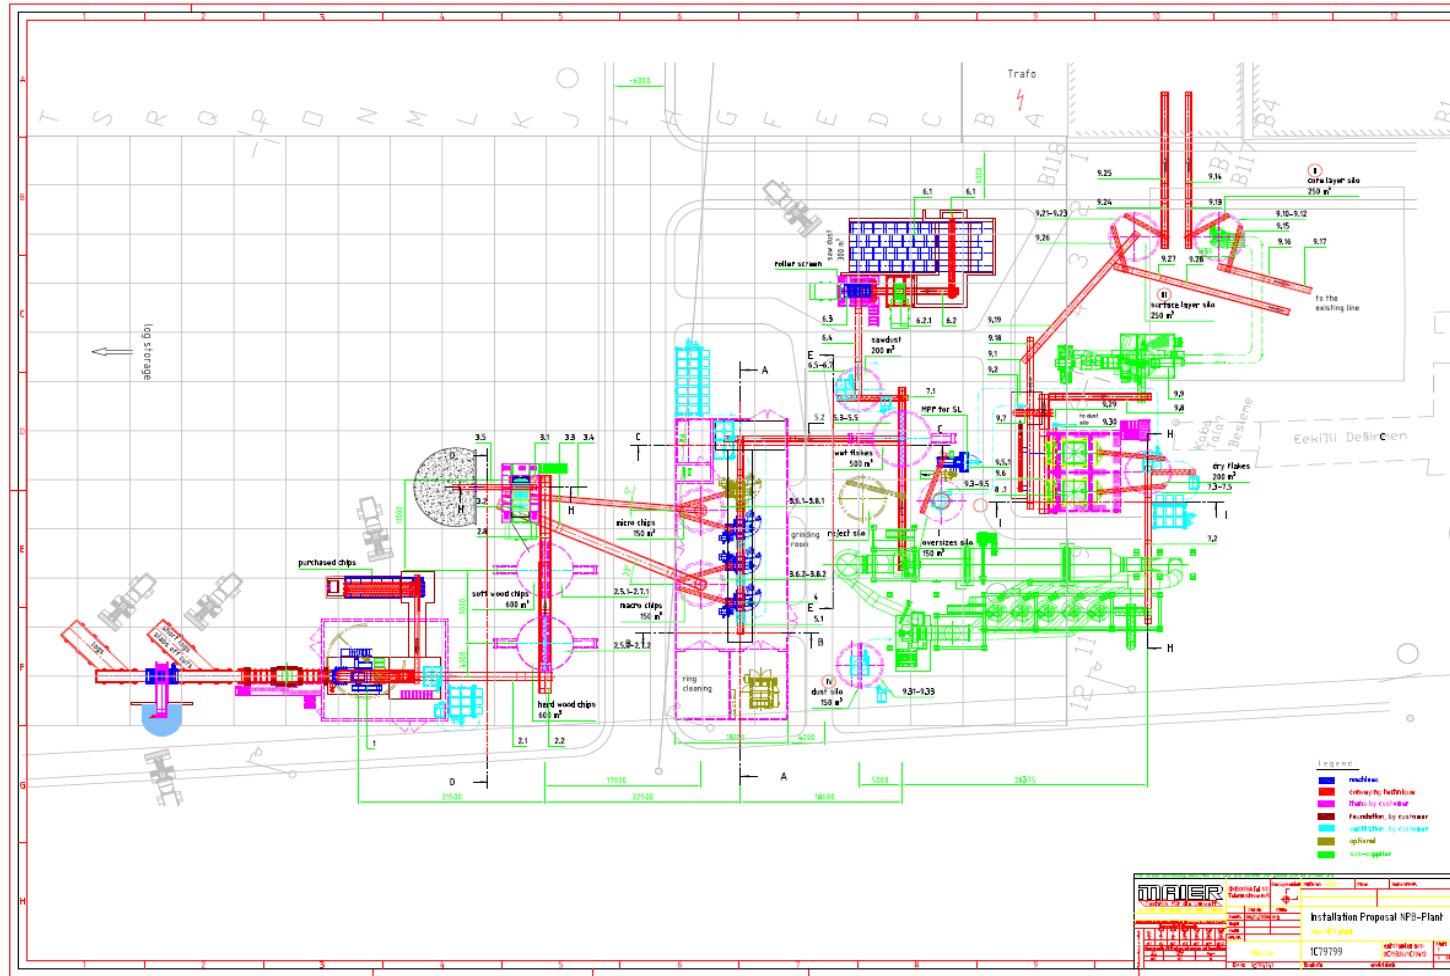

Flow sheets and Layouts

RC Plant UK 40 t bd./h (Layout)

Flow sheets and Layouts

PB Line Turkey (Flow sheet)

Flow sheets and Layouts

PB Line Turkey (Layout)

Flow sheets and Layouts

PB Line (Flow sheet)

Flow sheets and Layouts

PB Line (Layout)

Contact

B. MAIER ZERKLEINERUNGSTECHNIK GMBH

Brockhagener Straße 16

D-33649 Bielefeld

Germany

Tel. +49 (0) 521-4471-0