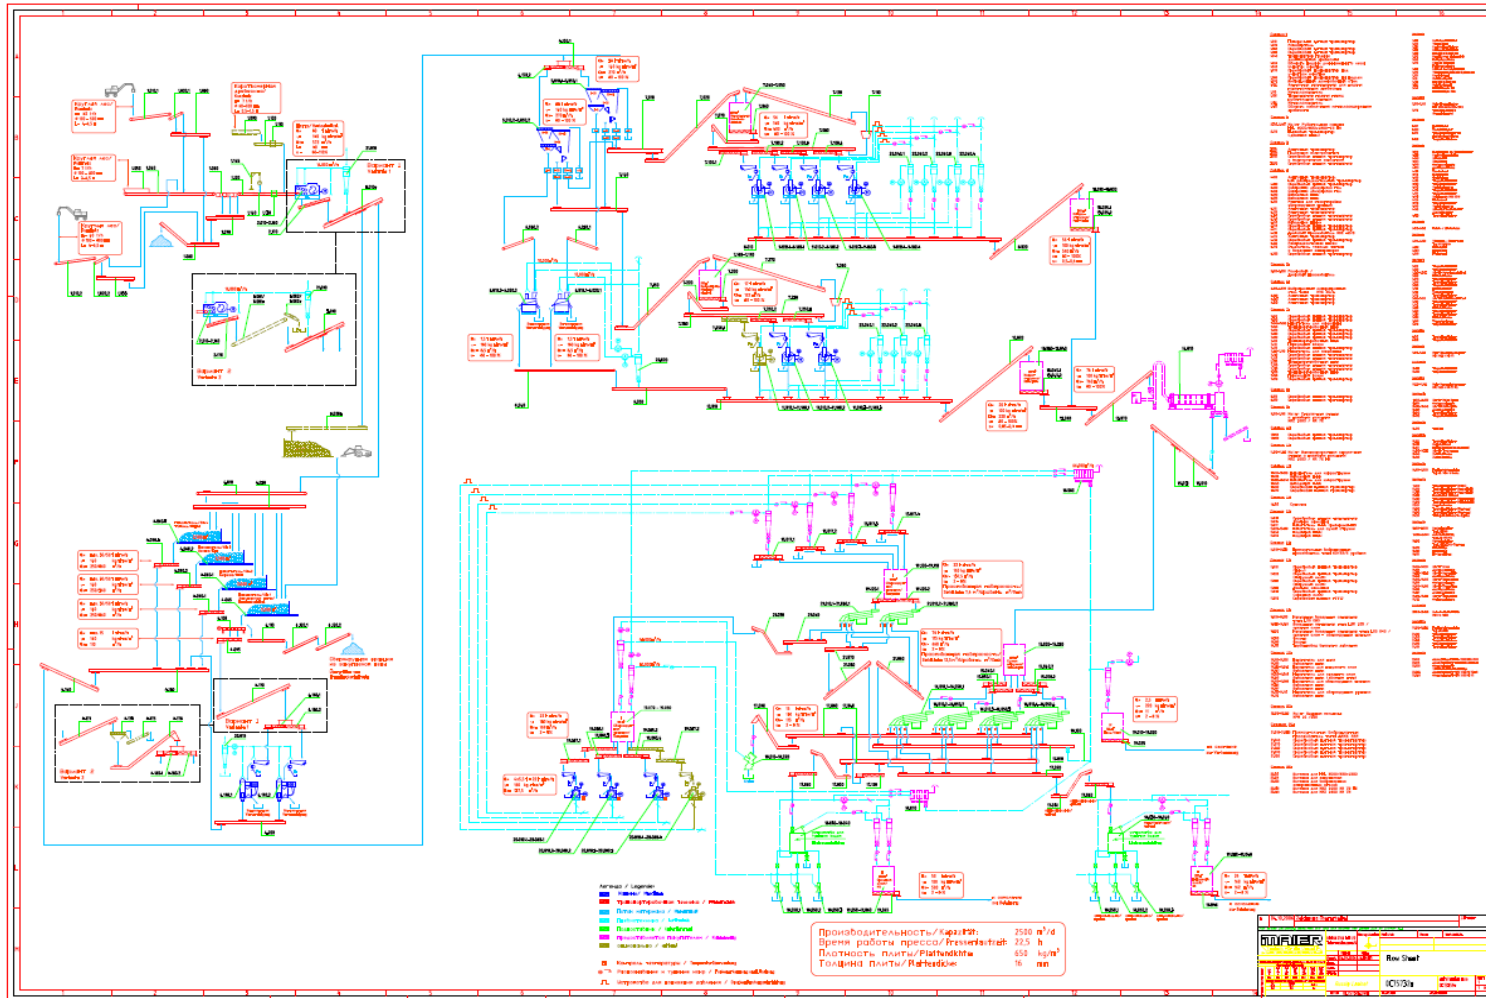

Engineering

05 | 2011

MAIER[®]
Technik für die Umwelt

DIEFFENBACHER GROUP

Flow sheets and Layouts

PB Russia (Flow sheet)

Flow sheets and Layouts

PB Russia (Layout)

Flow sheets and Layouts

RC Plant UK 40 t bd./h (Layout)

Flow sheets and Layouts

PB Line Turkey (Flow sheet)

Flow sheets and Layouts

PB Line Turkey (Layout)

Flow sheets and Layouts

PB Line (Flow sheet)

Flow sheets and Layouts

PB Line (Layout)

Contact

B. MAIER ZERKLEINERUNGSTECHNIK GMBH

Brockhagener Straße 16

D-33649 Bielefeld

Germany

Tel. +49 (0) 521-4471-0