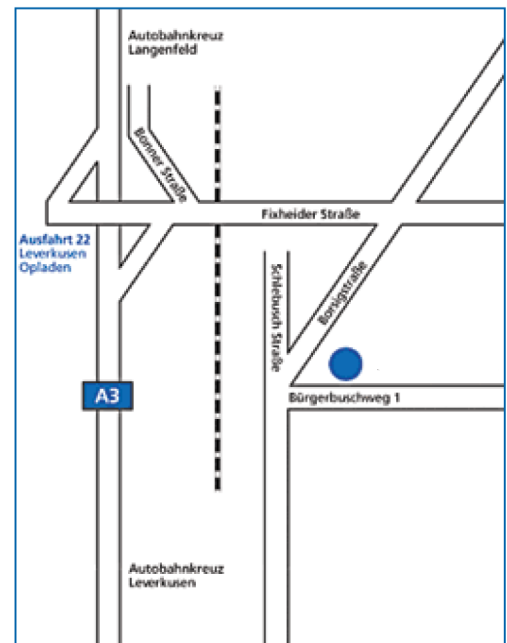

Your way to the branch office Leverkusen

Quickest way to Leverkusen:

- Highway A3.
- Exit No. 22 Opladen (northbound intersection Leverkusen).
- Remain in the most right line and turn off to the right.
- Take the 2nd turn on the right-hand side – in the direction of Fixheide (Schlebusch / Alkenrath).
- The street takes a left bend (Shop „Küchengeräte-Verkauf“ on the left-hand side).
- After having passed the left bend, take the first street on the left.
- Arrival at Bürgerbuschweg 1

A cordial welcome to you!

Dieffenbacher GmbH Maschinen- und Anlagenbau Branch office Leverkusen

Bürgerbuschweg 1

51381 Leverkusen

Germany

Phone: +49 2171 3996-0

Fax: +49 2171 3996-99

Email: dse@dieffenbacher.de