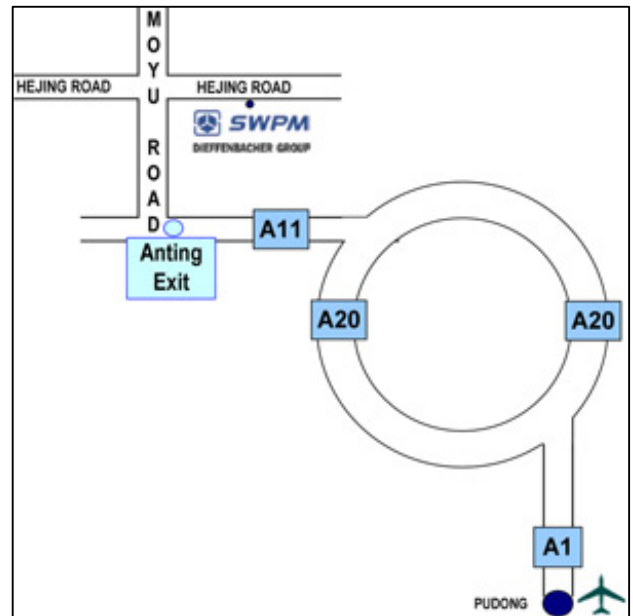

Your way to SWPM.

Coming from Pudong Airport:

A1 in the direction of Shanghai.

A20 in the direction of Jiading district.

A11 in the direction of Anting.

To SWPM in Anting:

From Anting Exit follow Moyu Road, turn right at the crossing with Heijing Road. SWPM is on the right about 1 kilometer away.

Warmly Welcome!

Shanghai Wood-based Panel Machinery Co.,Ltd.

No. 299 Heijing Road, Anting

Shanghai 201805

P.R. China

Phone: +86 21 5957 7480

Phone: +86 21 5957 9966

Fax: +86 21 5957 2568

Email: office@shbanje.com

Web: www.shbanji.com